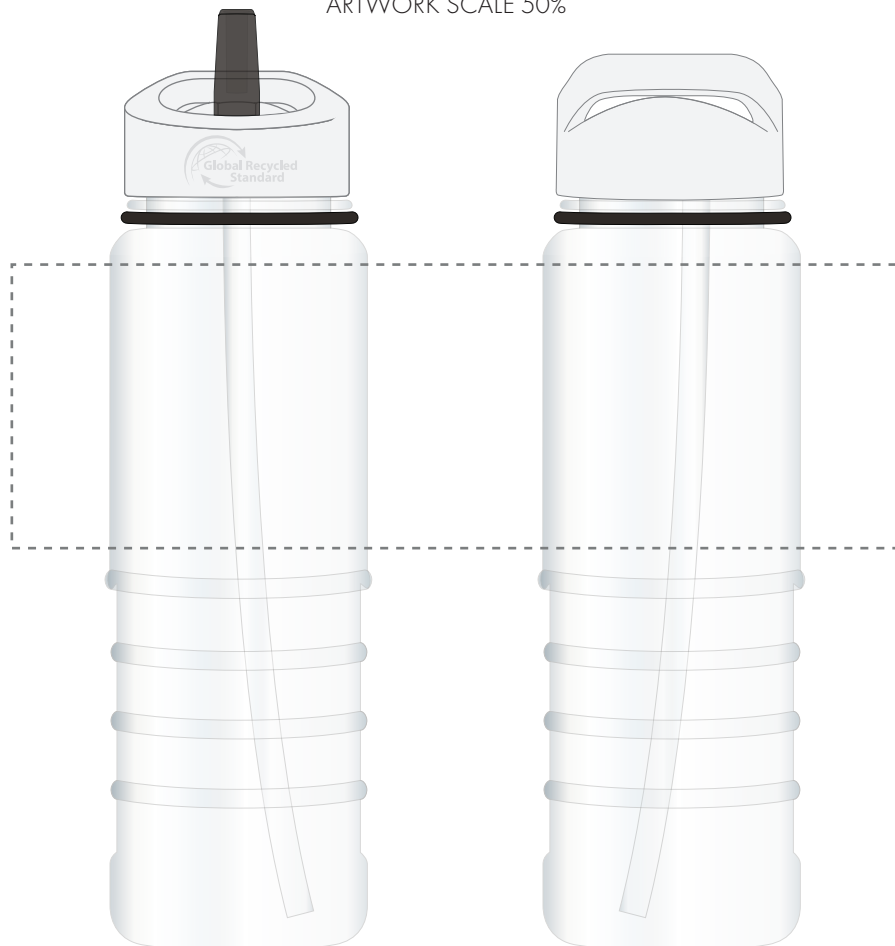

Your Ref:  
Our Ref:Quantity:  
Version: 1Product Code: MG8606  
Product Colour: BLACK**PRINTING CONCERNS:****PRODUCT INFO: LOGO MAY NOT LINE UP TO SIPPER**

Please note that this product has Sustainability Markings that are not visible from this perspective

We stock this item in the following colours

**PANTONE REFERENCE(S)**

Full colour printing

ARTWORK SCALE 50%

Product Image for visualisation  
- colours may vary

Logos will be directly opposite  
Logos will NOT be directly opposite

**The dashed line is to demonstrate print area and will not appear on your printed item****PLEASE NOTE:**

- All colours including print and product are for visual purposes only and should not be regarded as the actual colour of the product and print.
- Some products may vary from batch to batch and may differ from previous orders.
- The colour and texture of a product can also have an effect on the final print colour.
- By approving this order we accept that you understand these terms.